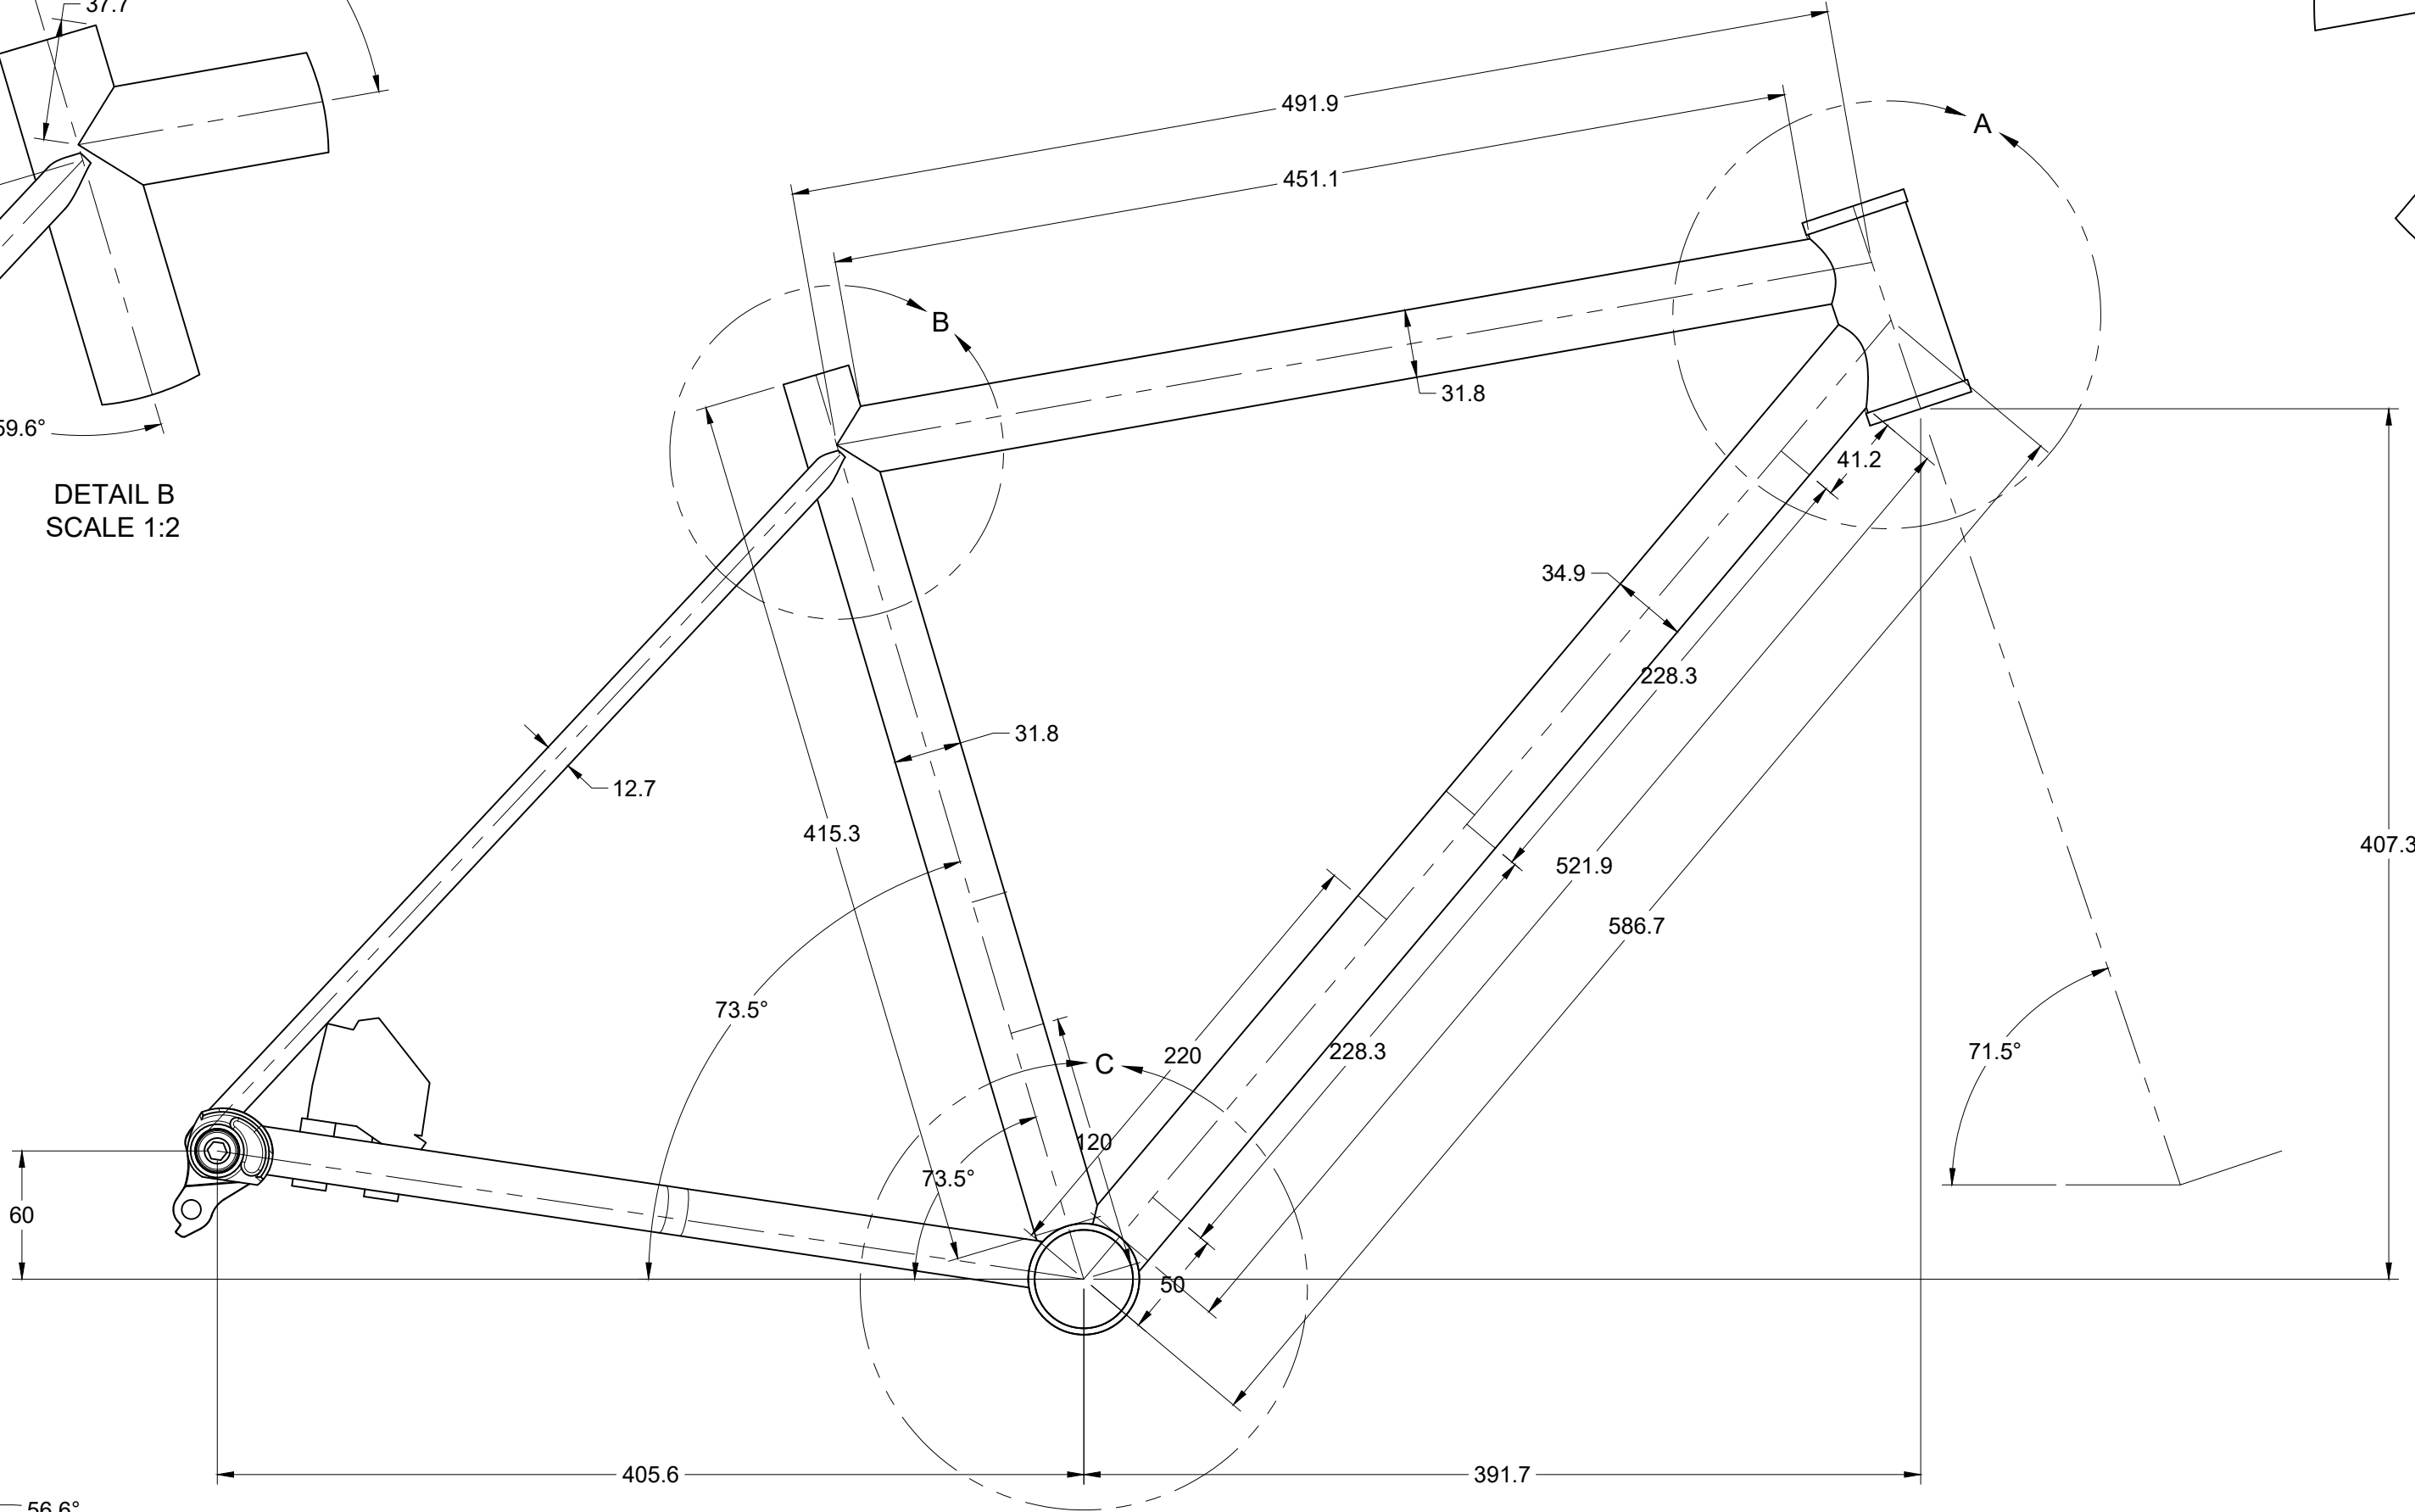

B

B

A

A

650x32mm Ø660

Specifications

Wheelsize	650b x 32mm (MAX) (660Ø 32mm wide)
Fork	ENVE Road 370a2c 50mm offset
Brake	Flatmount 160
BB	T47 52Ø x 86mm
Headset	ZS44 EC44
Axle	142x12
Crank	Shimano Road 50x34 Compact
Brake Routing	Internal: Enter DT > Through BB > Exit CS
Shift Routing	External Full Housing: 3x M5 Clip under DT > 3x Ziptie on CS

TITLE	TITAN RD_OS Dana	SIZE	C	REV	A
Daniel Yang	SCALE 1:3	SHEET	1/4		

4

3

2

1

4

3

2

1

YANGMFG

TITLE	SIZE	REV
TITAN RD_OS Dana	C	A
Daniel Yang	SCALE 1:3	SHEET 2/4

4

3

2

1

4

C

C

B

B

A

A

YANGMFG

TITLE		SIZE	REV
TITAN RD_OS Dana		C	A
Daniel Yang	SCALE 1:2	SHEET 4/4	