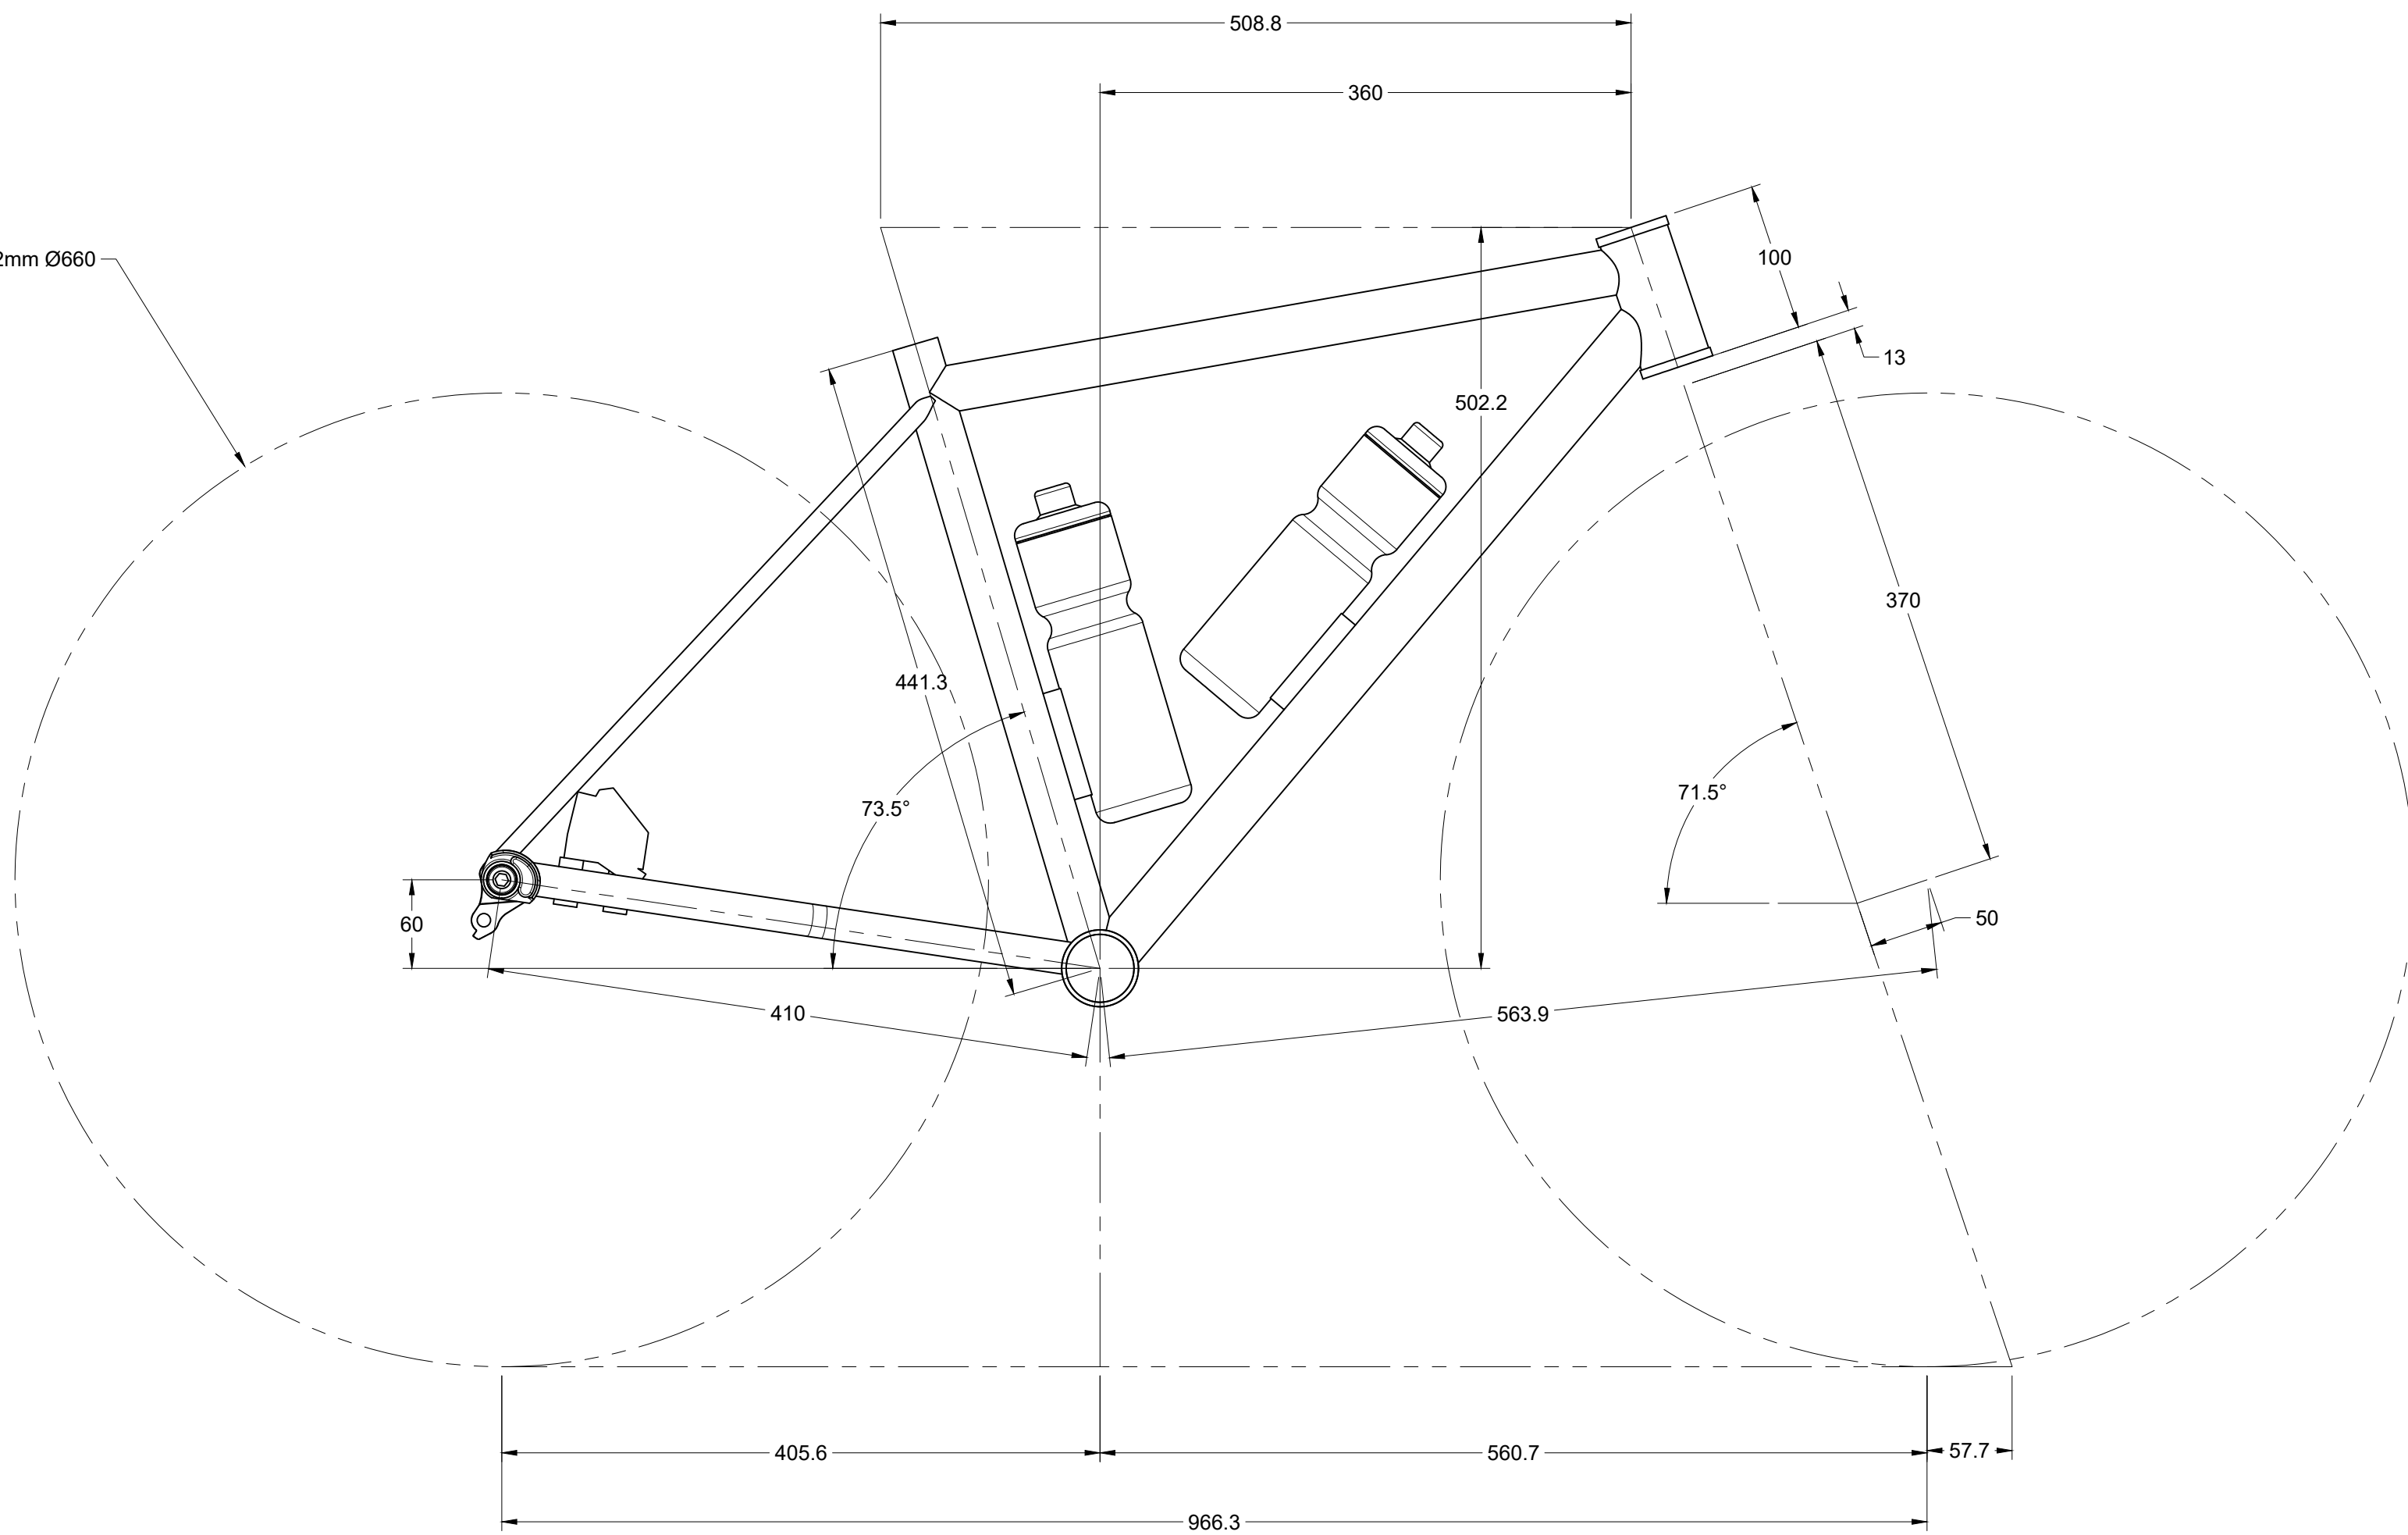

B

B

A

A

650x32mm Ø660

Specifications

Wheelsize	650b x 32mm (MAX) (660Ø 32mm wide)
Fork	ENVE Road 370a2c 50mm offset
Brake	Flatmount 160
BB	T47 52Ø x 86mm
Headset	ZS44 EC44
Axle	142x12
Crank	Shimano Road 50x34 Compact
Brake Routing	Internal: Enter DT > Through BB > Exit CS
Shift Routing	External Full Housing: 3x M5 Clip under DT > 3x Ziptie on CS

TITLE	TITAN RD_OS Dana	SIZE	C	REV	A
Daniel Yang	SCALE 1:3	SHEET	1/4		

4

3

2

1

4

3

2

1

YANGMFG

TITLE	SIZE	REV
TITAN RD_OS Dana	C	A
Daniel Yang	SCALE 1:3	SHEET 2/4

4

3

2

1

4

C

C

B

B

A

A

YANGMFG

TITLE		SIZE	REV
TITAN RD_OS Dana		C	A
Daniel Yang	SCALE 1:2	SHEET 4/4	