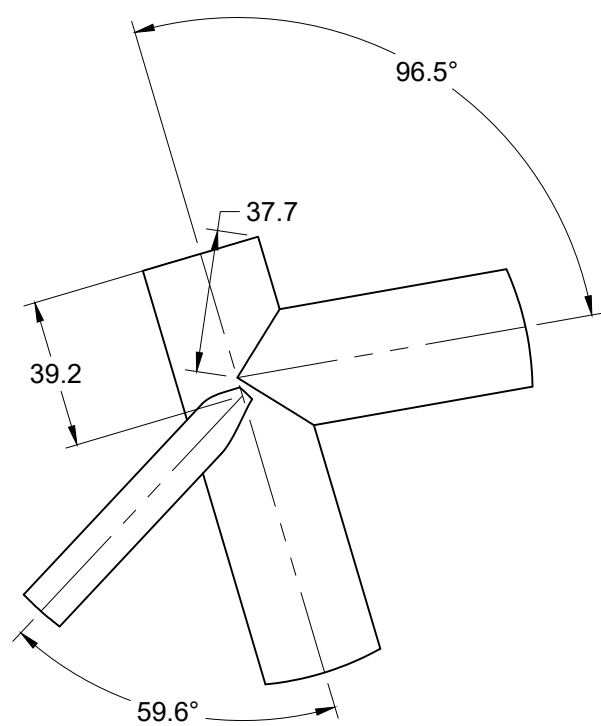

B

B

A

A

650x32mm Ø660

Specifications

Wheelsize	650b x 32mm (MAX) (660Ø 32mm wide)
Fork	ENVE Road 370a2c 50mm offset
Brake	Flatmount 160
BB	T47 52Ø x 86mm
Headset	ZS44 EC44
Axle	142x12
Crank	Shimano Road 50x34 Compact
Brake Routing	Internal: Enter DT > Through BB > Exit CS
Shift Routing	External Full Housing: 3x M5 Clip under DT > 3x Ziptie on CS

TITLE	TITAN RD_OS Dana	SIZE	C	REV	A
Daniel Yang	SCALE 1:3	SHEET	1/4		

4

3

2

1

4

3

2

1

YANGMFG

TITLE	SIZE	REV
TITAN RD_OS Dana	C	A
Daniel Yang	SCALE 1:3	SHEET 2/4

4

3

2

1

4