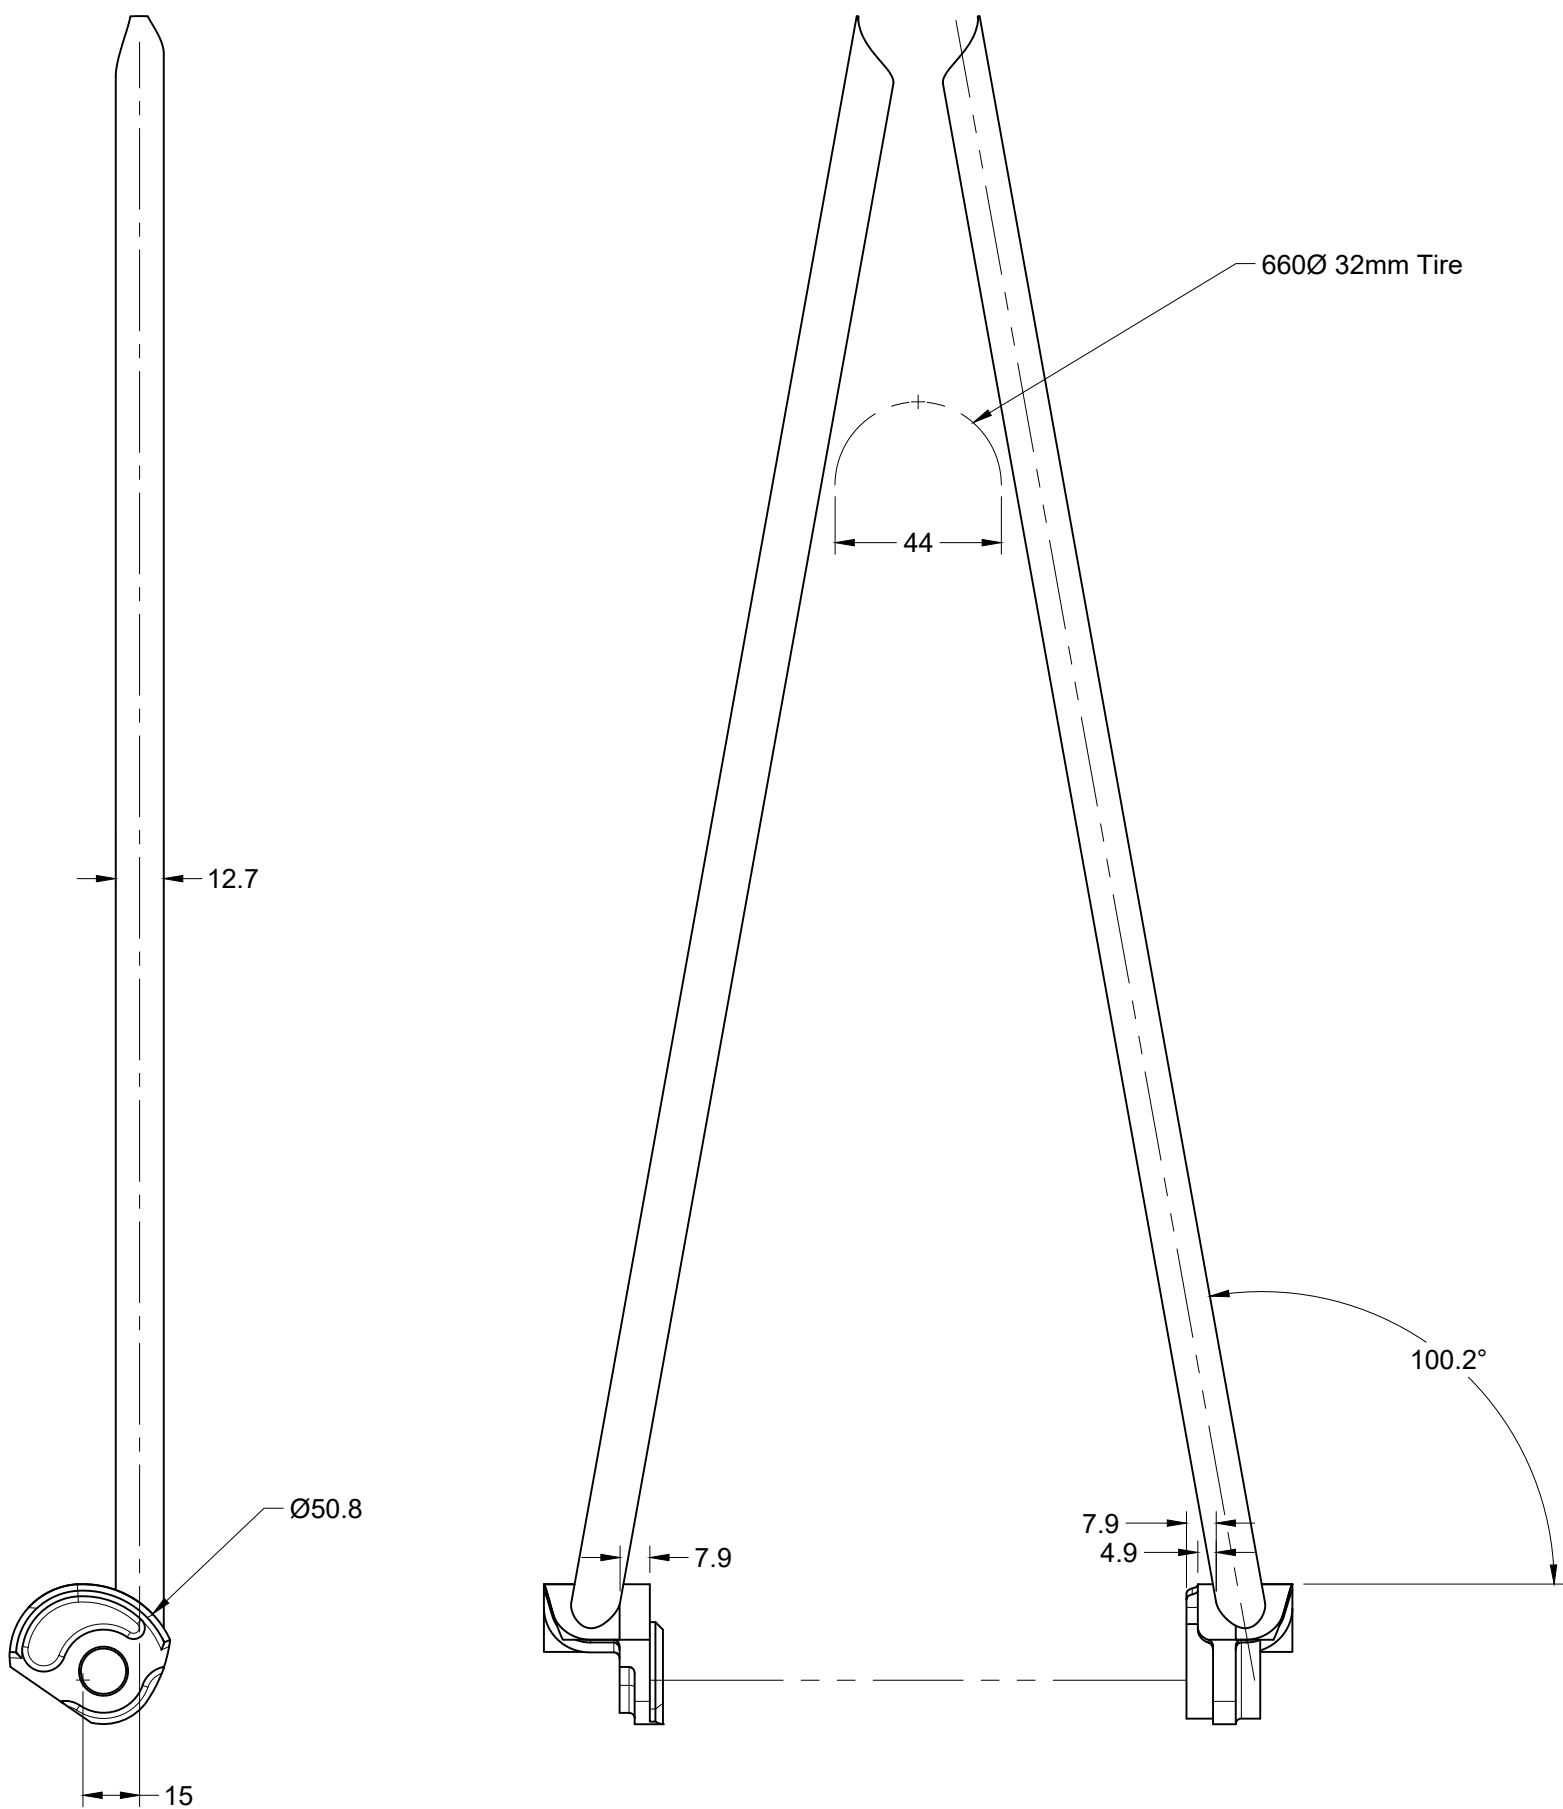

B

B

A

A

650x32mm Ø660

Specifications

Wheelsize	650b x 32mm (MAX) (660Ø 32mm wide)
Fork	ENVE Road 370a2c 50mm offset
Brake	Flatmount 160
BB	T47 52Ø x 86mm
Headset	ZS44 EC44
Axle	142x12
Crank	Shimano Road 50x34 Compact
Brake Routing	Internal: Enter DT > Through BB > Exit CS
Shift Routing	External Full Housing: 3x M5 Clip under DT > 3x Ziptie on CS

TITLE	TITAN RD_OS Dana	SIZE	C	REV	A
Daniel Yang	SCALE 1:3	SHEET	1/4		

4

3

2

1

4

3

2

YANGMFG

TITLE	SIZE	REV
TITAN RD_OS Dana	C	A
Daniel Yang	SCALE 1:2	SHEET 3/4

4

3

2

1

D

D

C

C

B

B

A

A

YANGMFG

TITLE		SIZE	REV
TITAN RD_OS Dana		C	A
Daniel Yang	SCALE 1:2	SHEET 4/4	