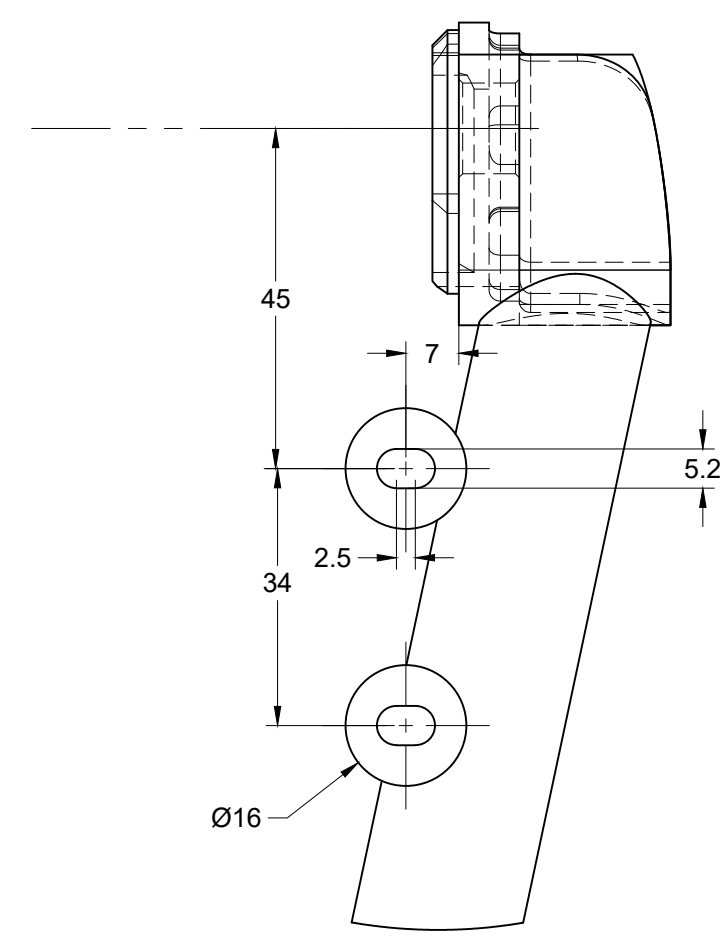

B

B

A

A

650x32mm Ø660

Specifications

Wheelsize	650b x 32mm (MAX) (660Ø 32mm wide)
Fork	ENVE Road 370a2c 50mm offset
Brake	Flatmount 160
BB	T47 52Ø x 86mm
Headset	ZS44 EC44
Axle	142x12
Crank	Shimano Road 50x34 Compact
Brake Routing	Internal: Enter DT > Through BB > Exit CS
Shift Routing	External Full Housing: 3x M5 Clip under DT > 3x Ziptie on CS

TITLE	TITAN RD_OS Dana	SIZE	C	REV	A
Daniel Yang	SCALE 1:3	SHEET	1/4		

4

3

2

1

4

3

2

3

2

1

D

D

Flatmount 160mm

C

C

YANGMFG

TITLE	SIZE	REV
TITAN RD_OS Dana	C	A
Daniel Yang	SCALE 1:2	SHEET 3/4

4

3

2

1

D

D