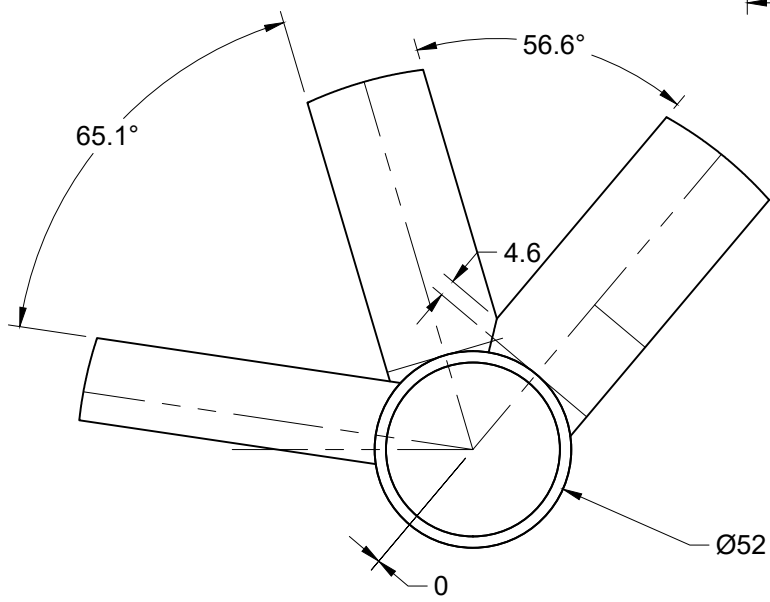

4

3

2

1

YANGMFG

TITLE	SIZE	REV
TITAN RD_OS Dana	C	A
Daniel Yang	SCALE 1:3	SHEET 2/4

4

3

2

1