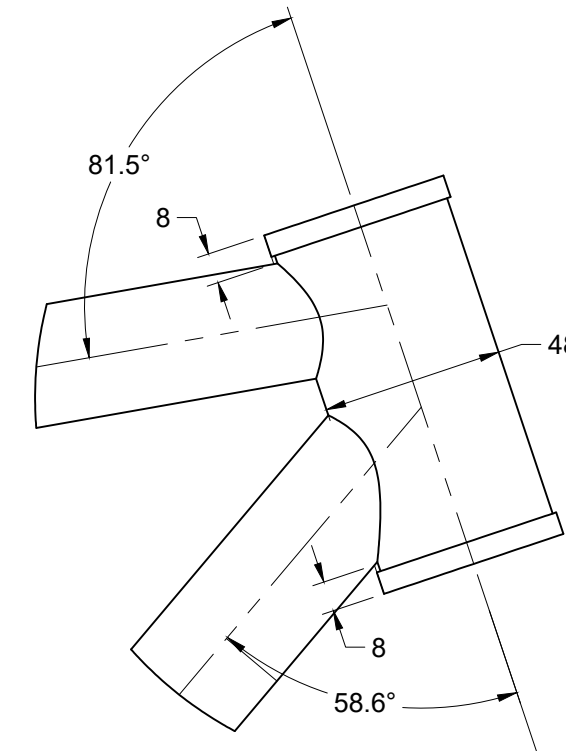

B

B

A

A

650x32mm Ø660

Specifications

Wheelsize	650b x 32mm (MAX) (660Ø 32mm wide)
Fork	ENVE Road 370a2c 50mm offset
Brake	Flatmount 160
BB	T47 52Ø x 86mm
Headset	ZS44 EC44
Axle	142x12
Crank	Shimano Road 50x34 Compact
Brake Routing	Internal: Enter DT > Through BB > Exit CS
Shift Routing	External Full Housing: 3x M5 Clip under DT > 3x Ziptie on CS

TITLE	TITAN RD_OS Dana	SIZE	C	REV	A
Daniel Yang	SCALE 1:3	SHEET	1/4		

4

3

2

1

4

3

2

1

YANGMFG

TITLE	SIZE	REV
TITAN RD_OS Dana	C	A
Daniel Yang	SCALE 1:3	SHEET 2/4

4

3

2

1

4

C

C

B

B

A

A

YANGMFG

TITLE		SIZE	REV
TITAN RD_OS Dana		C	A
Daniel Yang	SCALE 1:2	SHEET 4/4	