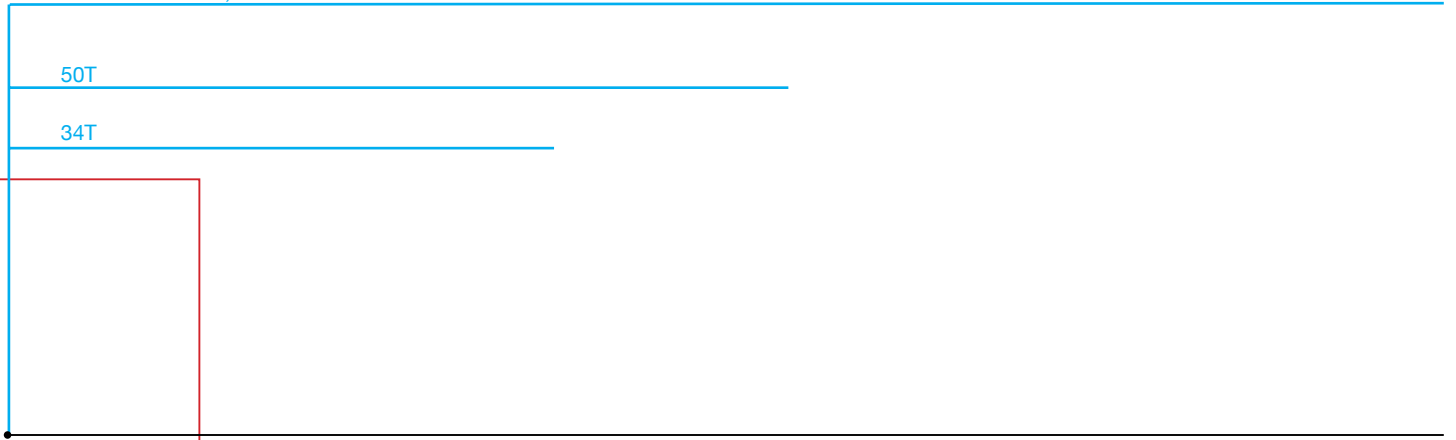

Shimano / SRAM, 175mm

50T

34T

Default Length (edge-to-edge) = 450mm