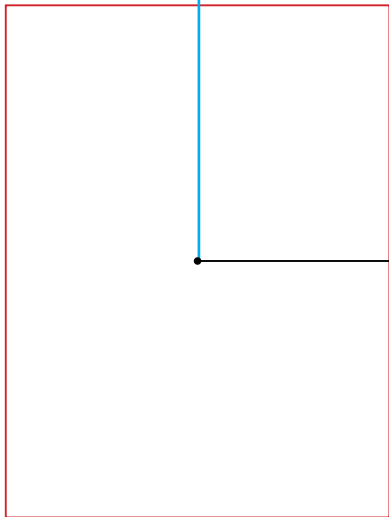

Shimano / SRAM, 175mm

50T

34T

Default Length (edge-to-edge) = 450mm